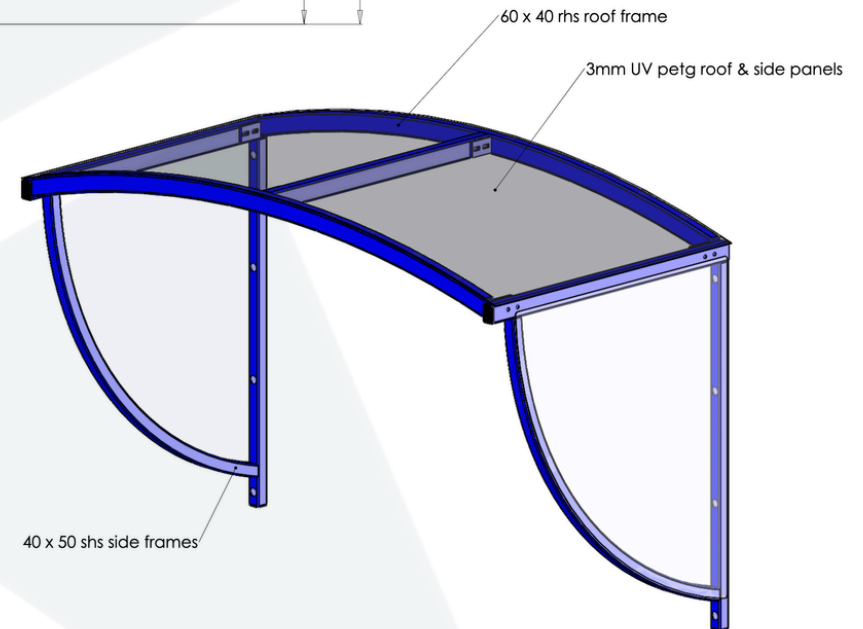

FEATURES

- Comes with 1 smoking assembly instructions
- Fully compliant with UK legislation (no more than 50% enclosed area)
- Product Ref: S2SW10
- Dimensions: 2000mm x 1000mm x 1200mm (LxWxH)

OPTIONAL EXTRAS

PERCH SEAT

ELECTRA ASHTRAY

EPSILON

PRODUCT DIMENSIONS

- 0161 447 8929
- www.tamstar.co.uk
- Barcroft Street, Bury, BL9 5BT
- enquiries@tamstar.co.uk