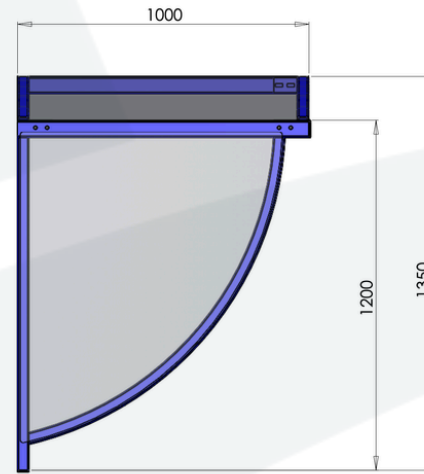

FEATURES

- Comes with 1 smoking assembly instructions
- Fully compliant with UK legislation (no more than 50% enclosed area)
- Product Ref: S2SW10
- Dimensions: 2000mm x 1000mm x 1200mm (LxWxH)

OPTIONAL EXTRAS

PERCH SEAT

ELECTRA ASHTRAY

EPSILON

PRODUCT DIMENSIONS

- 0161 447 8929
- www.tamstar.co.uk
- Barcroft Street, Bury, BL9 5BT
- enquiries@tamstar.co.uk