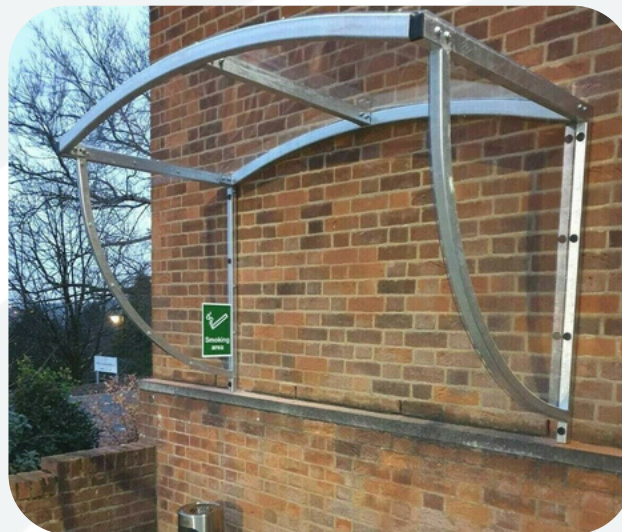

- 0161 447 8929
- www.tamstar.co.uk
- Barcroft Street, Bury BL9 5BT
- enquiries@tamstar.co.uk

SPECIFICATIONS

- Comes galvanised as standard with an optional polyester powder coating to give extra durability and a nice colour finish
- 3mm clear Petg glazing providing impact resistance and UV protection
- Standard colours available: Blue or Black
- Wall fixings NOT included

FEATURES

- Comes with 1 smoking assembly instructions
- Fully compliant with UK legislation (no more than 50% enclosed area)
- Product Ref: S2SW10
- Dimensions: 2000mm x 1000mm x 1200mm (LxWxH)

OPTIONAL EXTRAS