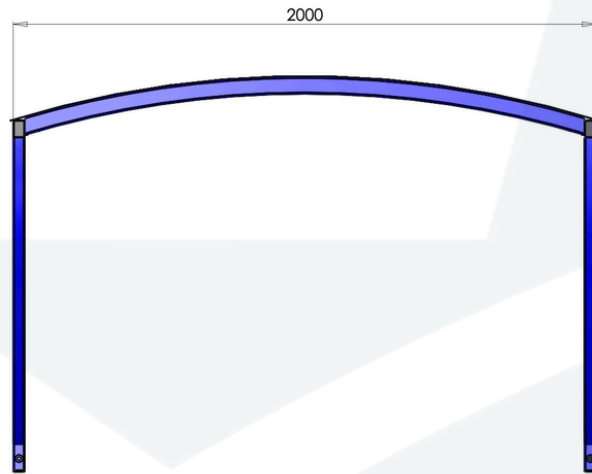

PRODUCT DIMENSIONS

- 0161 447 8929
- www.tamstar.co.uk
- Barcroft Street, Bury, BL9 5BT
- enquiries@tamstar.co.uk