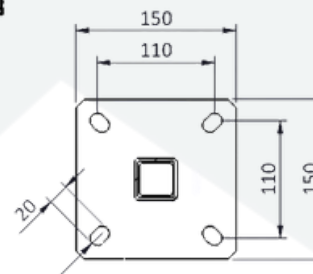

FEATURES

- Comes with ground fixing kit and assembly instructions
- Fully complaint with UK legislation (no more than 50% enclosed area)
- Product Ref: S2SC17
- Dimensions: 4000mm x 2000mm x 2300mm (LxWxH)
- A 6000mm version is also available

OPTIONAL EXTRAS

BLACKTHORN BENCH

ELECTRA ASHTRAY

EPSILON

40 X 40 SHS FRAME
4mm PETGuv SHEETING

PRODUCT DIMENSIONS

- 0161 447 8929
- www.tamstar.co.uk
- Barcroft Street, Bury, BL9 5BT
- enquiries@tamstar.co.uk