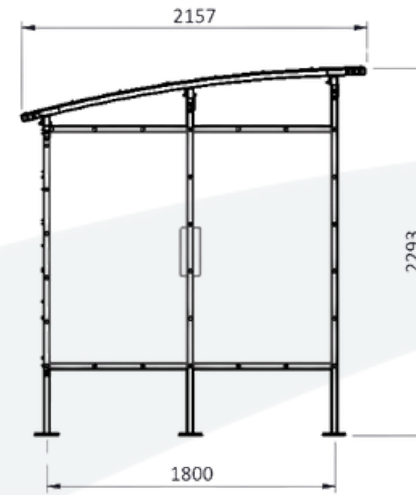

FEATURES

- Comes with ground fixing kit and assembly instructions
- Fully complaint with UK legislation (no more than 50% enclosed area)
- Product Ref: S2SC17
- Dimensions: 4000mm x 2000mm x 2300mm (LxWxH)
- A 6000mm version is also available

OPTIONAL EXTRAS

BLACKTHORN BENCH

ELECTRA ASHTRAY

EPSILON

40 X 40 SHS FRAME
4mm PETGuv SHEETING

PRODUCT DIMENSIONS

- 0161 447 8929
- www.tamstar.co.uk
- Barcroft Street, Bury, BL9 5BT
- enquiries@tamstar.co.uk