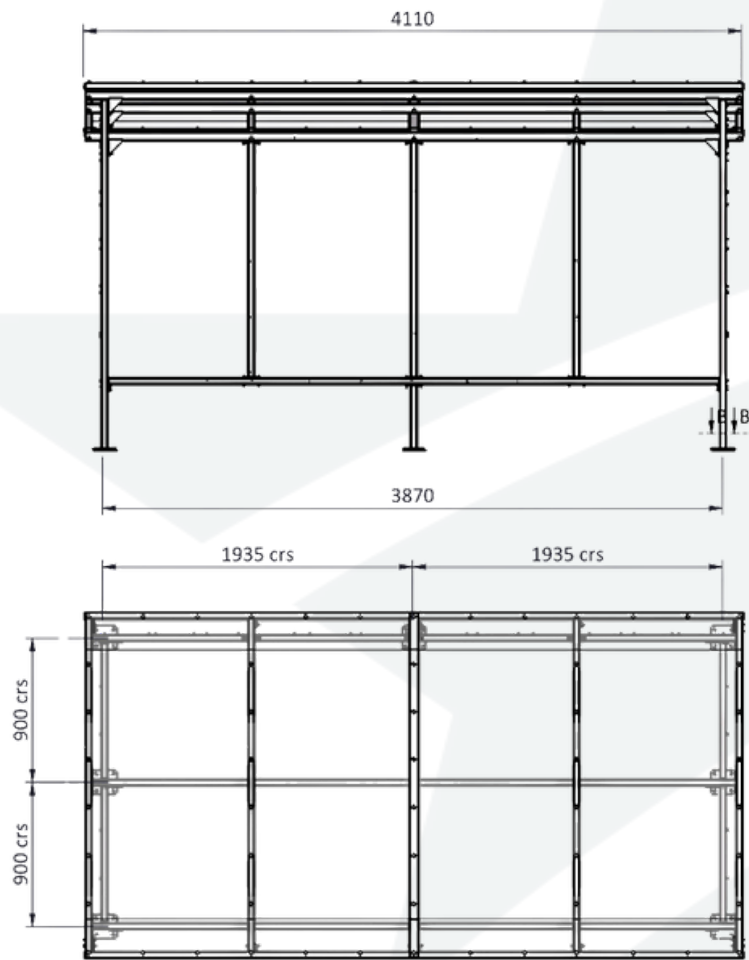

FEATURES

- Comes with ground fixing kit and assembly instructions
- Fully complaint with UK legislation (no more than 50% enclosed area)
- Product Ref: S2SC17
- Dimensions: 4000mm x 2000mm x 2300mm (LxWxH)
- A 6000mm version is also available

OPTIONAL EXTRAS

BLACKTHORN BENCH

ELECTRA ASHTRAY

EPSILON

40 X 40 SHS FRAME
4mm PETGuv SHEETING

PRODUCT DIMENSIONS

- 0161 447 8929
- www.tamstar.co.uk
- Barcroft Street, Bury, BL9 5BT
- enquiries@tamstar.co.uk