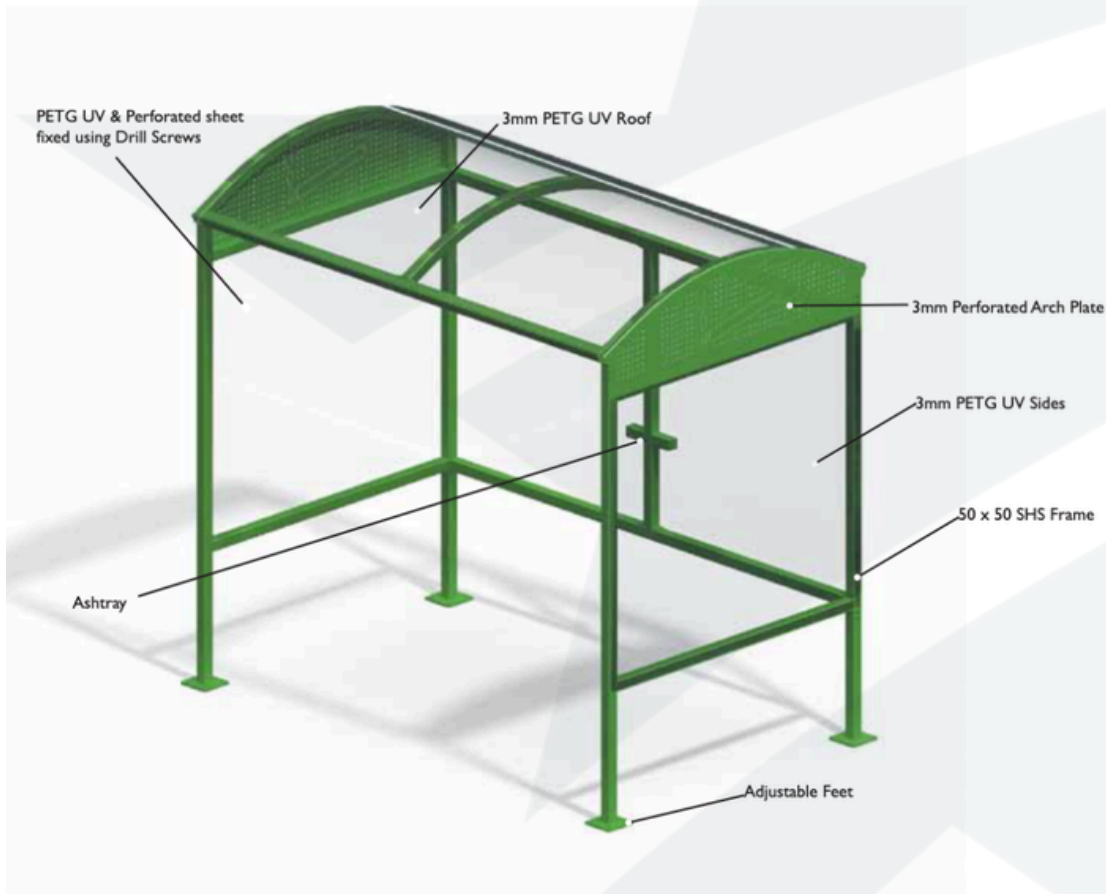

PRODUCT DIMENSIONS

- 0161 447 8929
- www.tamstar.co.uk
- Barcroft Street, Bury, BL9 5BT
- enquiries@tamstar.co.uk