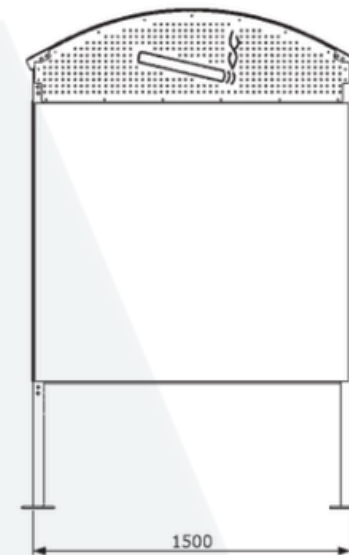

FEATURES

- Comes with perforated cigarette logo on both sides, ground fixings kit and assembly instructions
- Fully complaint with UK legislation (no more than 50% enclosed area)
- Product Ref: S2SC9
- Dimensions: 2450mm x 1500mm x 2350mm (LxWxH)

OPTIONAL EXTRAS

BLACKTHORN BENCH

ELECTRA ASHTRAY

EPSILON

PRODUCT DIMENSIONS

- 0161 447 8929
- www.tamstar.co.uk
- Barcroft Street, Bury, BL9 5BT
- enquiries@tamstar.co.uk