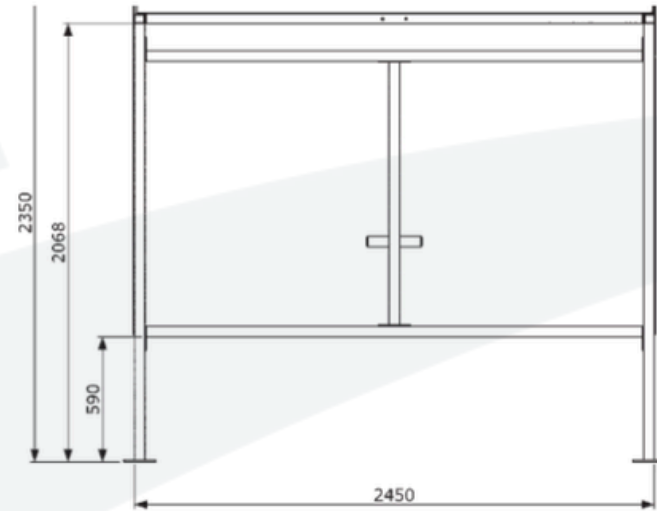

FEATURES

- Comes with perforated cigarette logo on both sides, ground fixings kit and assembly instructions
- Fully complaint with UK legislation (no more than 50% enclosed area)
- Product Ref: S2SC9
- Dimensions: 2450mm x 1500mm x 2350mm (LxWxH)

OPTIONAL EXTRAS

BLACKTHORN BENCH

ELECTRA ASHTRAY

EPSILON

PRODUCT DIMENSIONS

- 0161 447 8929
- www.tamstar.co.uk
- Barcroft Street, Bury, BL9 5BT
- enquiries@tamstar.co.uk